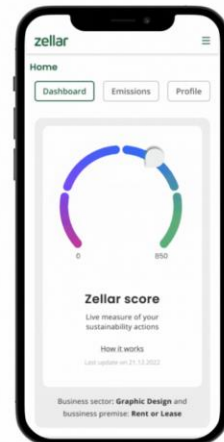

zellar

Meet Zellar. The sustainability score for every school.

Your school can access Zellar for free, for one year, thanks to our partnership with SSE Energy Solutions. Places are limited so sign-up today to avoid disappointment.

Join for free

Become a sustainable school

Schools are under increasing pressure to operate sustainably, but it can be hard to know where to start. Zellar makes it easy to begin your net zero journey now.

Measure impact

Calculate your emissions and claim your school's sustainability score and profile.

Unlock your schools' plan

Generate a personalised step-by-step sustainability plan

Save money

Find cheap, green energy deals, green tech vendors and high impact offset projects in Zellar's commission-free marketplace.

Promote your school

Share your sustainability credentials with the people and organisations that really matter.

Join for free