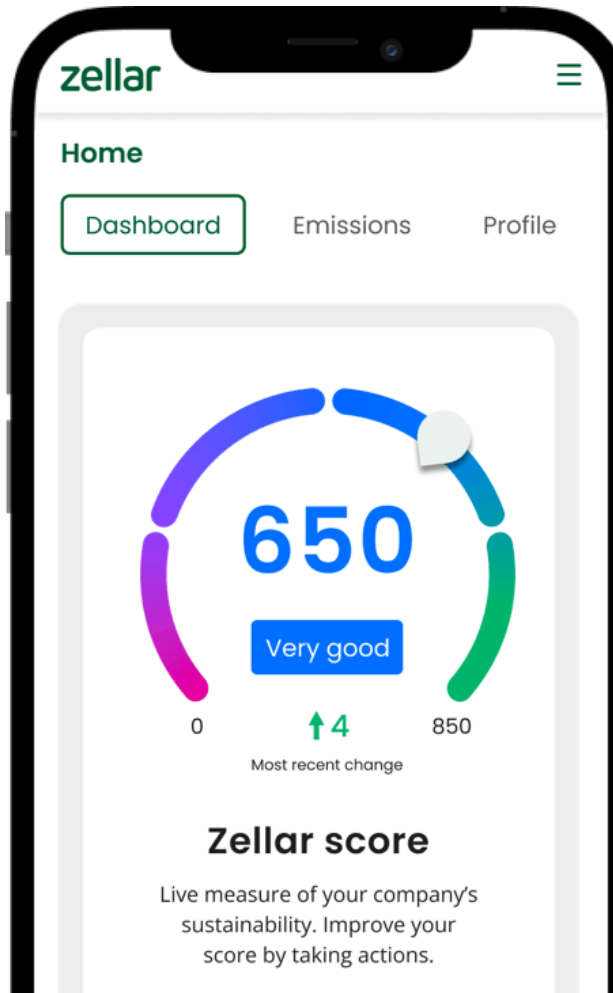

Hello, we're Zellar

Cost saving, efficiency and climate action for every school

Like Experian, but for sustainability

Manage sustainability like a credit score, making it practical, affordable and accessible for every school.

Guided programme from £30pcm

A holistic platform to measure, plan, activate and report and display sustainability action.

Saving schools upto £3k per year

Bespoke action plan and custom marketplace connecting schools direct with suppliers, vendors and projects.

Goodbye to greenwashing

A live, transparent and trusted Zellar score & profile to share with the people and organisations that matter.

Frictionless

Zellar delivers sustainability action in the fastest, lowest cost and most efficient way possible for every school.

Community Climate Action

Connecting schools and communities to unite around climate action.